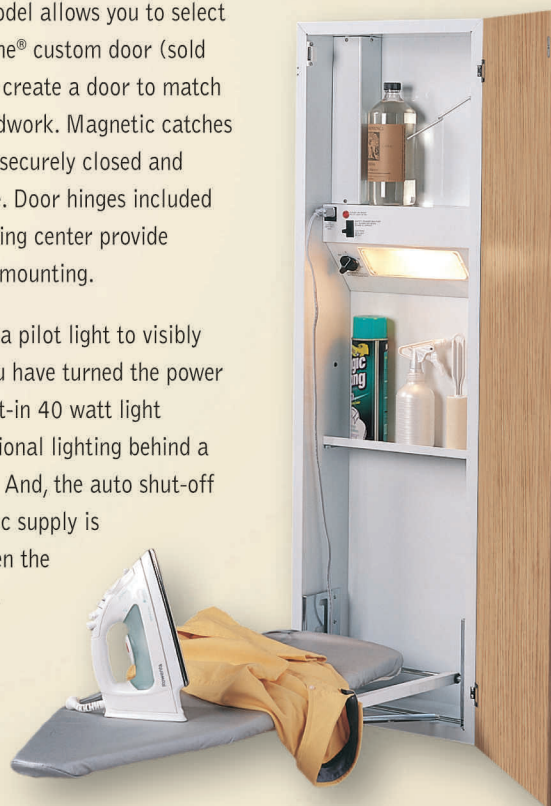

NuTone® Built-in Ironing Centers – Detailed Features and Benefits

Ironing hardly seems like a chore when you have a NuTone® Built-In Ironing Center. With an ironing center, all your ironing items are within reach in a moment's notice. No more dragging out the ironing board or clearing a spot to set it up. The Deluxe model even offers a built-in electrical outlet for easy plug-in of the iron. Your choice of door styles allows you to match your home décor.

NuTone® Deluxe Ironing Center – AVD50N

Featuring all-metal construction, the NuTone® Deluxe ironing board provides years of dependable use. Its ventilated design is resistant to moisture and cools quickly. The non-stick ironing board cover fits snugly over the board and secures with a drawstring. With three height settings and 180° swivel, the board can be adjusted for optimum ironing comfort and fits in tight corners for additional ergonomic benefit. This unit installs as a recess or surface mount (mounting collar sold separately).

A tall, deep storage area provides room to store spray bottles, starch and other items.

The Deluxe model allows you to select either a NuTone® custom door (sold separately) or create a door to match your own woodwork. Magnetic catches keep the door securely closed and neatly in place. Door hinges included with each ironing center provide a left or right mounting.

The timer has a pilot light to visibly show when you have turned the power "on". The built-in 40 watt light provides functional lighting behind a shielded cover. And, the auto shut-off ensures electric supply is turned off when the door is closed.