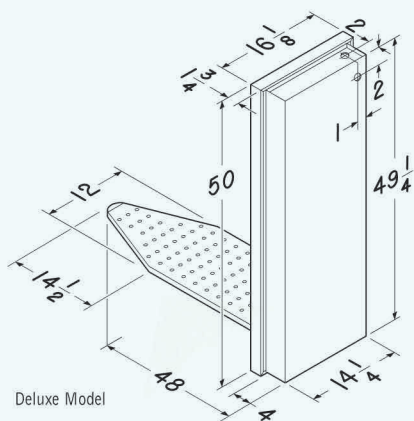

NuTone® Basic Non-Electric Ironing Center – AVD40N

The Basic Ironing Center provides all-metal construction with a ventilated board and handy storage area. This unit can be recess or surface mounted. The Basic model is sold with a choice of a simulated oak or white flat panel door, shown – or your choice of custom door, sold separately. The Basic model is non-electric.

NuTone® Built-in Ironing Centers and Components

Model No.	Description
Ironing Centers	
AVD50N	Deluxe Ironing Center – No Door
AVD40N	Basic Ironing Center – No Door
AVD40WN	Basic Ironing Center – White Flat Panel Door
AVD40KN	Basic Ironing Center – Simulated Oak Flat Panel Door
Custom Doors	
AVDORPN	Oak Raised Panel (unfinished)
AVDWRPN	White Raised Panel
AVDOFPN	Birch Flat Panel (unfinished)
AVDMFPNH	Mirror Door with 1" Beveled Edge
Accessories	
AVDCPN	Ironing Board Cover
AVDSMN	Surface Mount Collar

Custom Door Selections

NuTone® Deluxe Ironing Centers are sold without doors allowing you to choose a NuTone® Custom Door (sold separately).

\\traverserv1\atg\trjobs\9223_BROAN\page Files to Rip\9223_BROAN\page Files to Rip\9223_BROAN.pdf Page 3 Last Modification: D:\20110811150524-05\00' Creation Date: D:\20110811150524-05\00' [C:\175815 M:175875 Y:17580 K:175845] bleed: 0.125 margin size: 0.375
2400.0 dpi (Screened Data File FOS, Right-Reading, Color-Seqs, Std-OVP) [TRAP ABO:100 Scaling Percent: HT 100 WD 100
Cyan Magenta Yellow Black
PS Version: 3015.102 HQN Version 8.1 Revision 3 RSL, Ripped on Thursday, August 11, 2011 3:08:55 PM
ID: remaocf