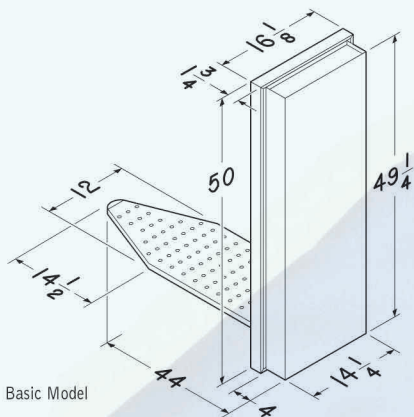

Deluxe Model

Basic Model

Custom Door Selections

NuTone® Deluxe Ironing Centers are sold without doors allowing you to choose a NuTone® Custom Door (sold separately).